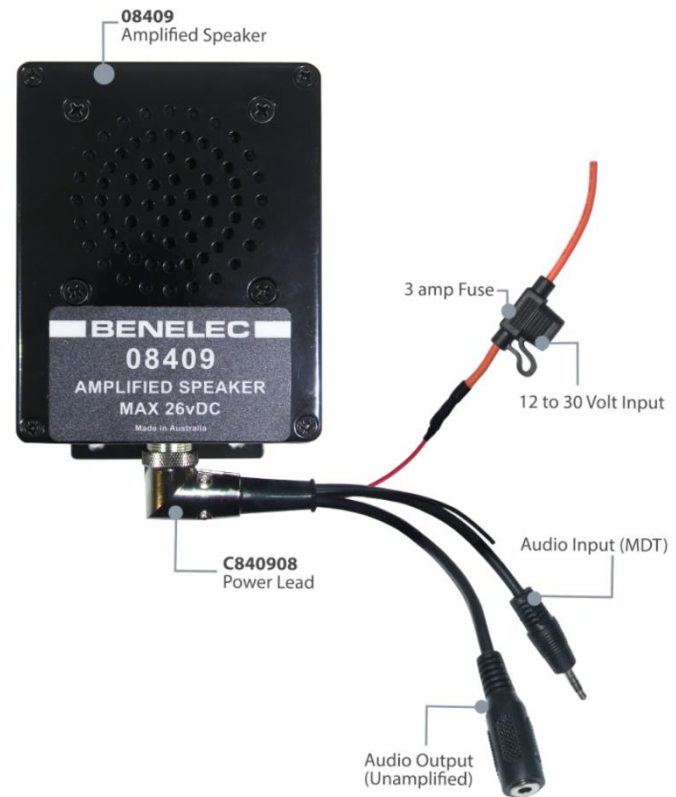

### 08409 Active Extension Speaker

The 08409 is an amplified speaker developed for emergency vehicles. This amplifier can operate from 12v ~ 30v DC. This amplifier allows for input via 1 male 3.5mm Audio Port. The source input received via the data terminals is amplified by the amplified speaker. Unamplified output is available via the 3.5mm socket.

#### Application:

Radio & MDT Terminal  
Emergency Vehicles  
Amplified Audio Output

#### Features:

- ✓ Operating voltage ranges from 12v~30v DC
- ✓ Box finish Black Powder coat
- ✓ High level amplified output 5V rms
- ✓ DC isolated audio inputs
- ✓ 3 Amp Fuse for protection

#### Specifications:

**Speaker Impedance:** 8 ohms

**Audio Output:** 5V rms

**Amplifier Gain:** 19.8 dB

**Frequency Range:** 0~15K Hz

**DC Input:** 12v - 30v DC

**Audio Input:** via Male 3.5mm Audio Ports

**Operating Current:** (@500mV, 1KHz)