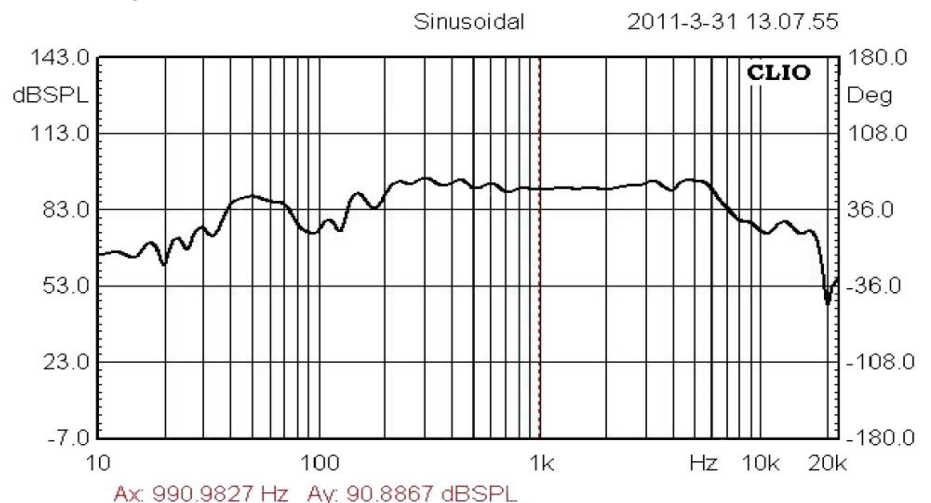

Part No 08108B

High Power, High Quality, Comms Speaker 4Ω

The Benelec **08108B** 20 Watts Speaker can be used in Taxis, Trucks, and Courier services as an Extension Speaker for their Mobile Radios, providing *exceptionally clear High Quality audio output*. It comes with a rugged ratchet style bracket. The 08108B Speaker can be easily mounted in all mobile vehicle applications.

The 08108B speaker will deliver High Quality clear audio output for ensuring smooth communication while driving. It is durable and reliable.

Specifications

Input Power:	15 Watts RMS continuously
Max Input Power:	20 W
Speaker Impedance:	4 Ω
Frequency Response:	240Hz to 7kHz
SPL:	94dB+-2dB (1kHz 1W @ 0.3m)
THD:	<5% (240Hz-7kHz)
Size:	124 (W) x 124 (H) x 64 (D) mm
Speaker Box Material:	Black ABS Plastic
Speaker Grill:	Black Finish ABS Plastic Grill
Bracket Material:	Black ABS Plastic
Weight:	670 g
Cable Length:	1.8 m
Cable Termination:	3.5 mm Straight Mono Plug (Other terminations can be provided on request)