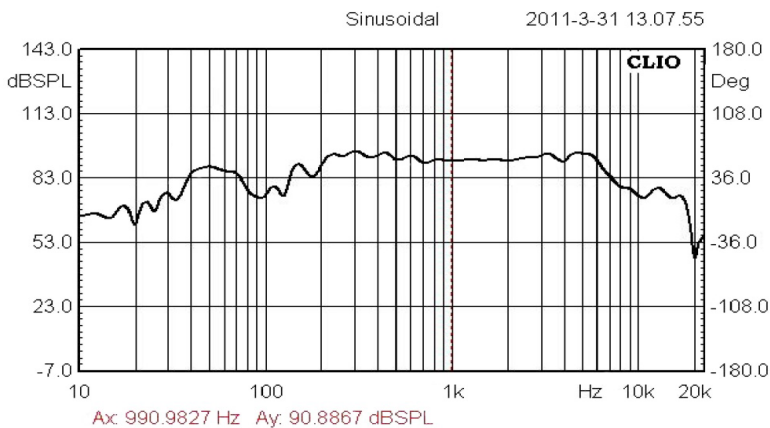

DATASHEET

SKU: 08108B

Benelec 4"x4" 20w High Power Premium Speaker 4 Ohm 1.8m Cable – 3.5mm Plug

The Benelec **08108B** 20 Watts Speaker can be used in Taxis, Trucks, and Courier services as an Extension Speaker for their Mobile Radios, providing *exceptionally clear High Quality audio output*. It comes with a rugged ratchet style bracket. The 08108B Speaker can be easily mounted in all mobile vehicle applications.

The 08108B speaker will deliver High Quality clear audio output for ensuring smooth communication while driving. It is durable and reliable.

SPECIFICATIONS

Input Power:	15 Watts RMS continuously
Max Input Power	20 W
Speaker Impedance	4 Ω
Frequency Response	240Hz to 7kHz
SPL	94dB+-2dB (1kHz 1W @ 0.3m)
THD	<5% (240Hz-7kHz)
Size	124 (W) x 124 (H) x 64 (D) mm
Speaker Box Material	Black ABS Plastic
Speaker Grill	Black Finish ABS Plastic Grill
Bracket Material	670 g
Cable Length	1.8 m
Cable Termination	3.5 mm Straight Mono Plug (Other terminations can be provided on request)