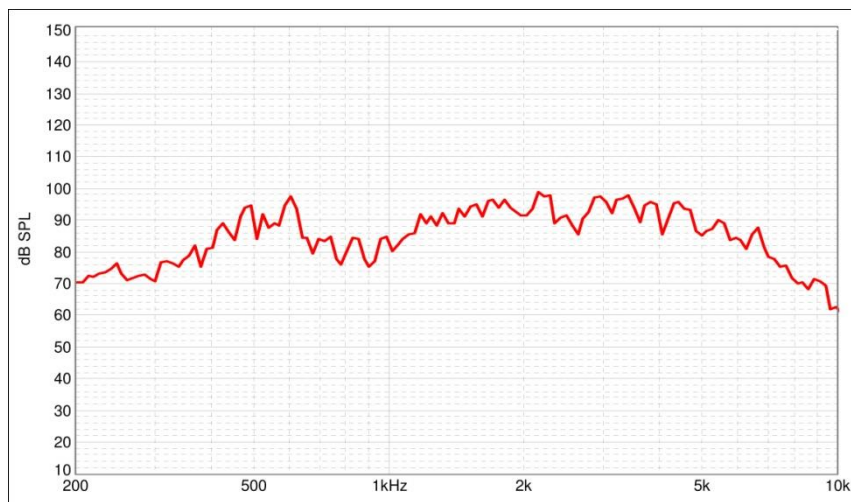

### High Power Communication Speaker 8Ω

Benelec 081088 20 Watts Speaker can be used in Taxis, Trucks, and courier services as an Extension Speaker for their Mobile Radios, providing clear Receive Audio output. It comes with a rugged ratchet style bracket. The 081088 Speaker can be easily mounted in all mobile vehicles applications.

#### Specifications

<b>Input Power:</b>	10 Watts RMS continuously
<b>Max Input Power:</b>	20 W
<b>Speaker Impedance:</b>	8 Ω
<b>Frequency Response:</b>	300Hz to 5kHz
<b>SPL:</b>	82dB (1kHz 1W @ 1m)
<b>THD:</b>	<20% (300Hz-5kHz)
<b>Size:</b>	125 (W) x 125 (H) x 60 (D) mm
<b>Speaker Box Material:</b>	Black ABS Plastic
<b>Speaker Grill:</b>	Black Finish ABS Plastic Grill
<b>Bracket Material:</b>	Black ABS Plastic
<b>Weight:</b>	595 g
<b>Cable Length:</b>	1.8 m
<b>Cable Termination:</b>	3.5 mm Straight Mono Plug (Other terminations can be provided on request)