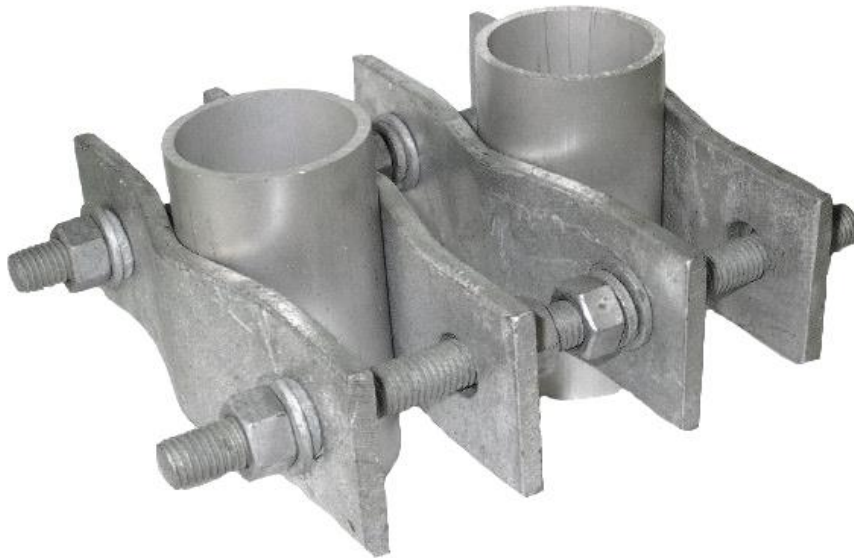

DATASHEET

Benelec Heavy Duty Base Antenna Bracket

Parallel Mounting (Galvanised)

SPECIFICATIONS

Materials	Gal Steel
Min OD	20 mm
Max OD	90 mm
Max OD for 2 Poles	A + B = 165 mm

CONTENTS / INCLUDES

- 4 Saddle Plates
- 2 Threaded Rods M12
- 4 Spring Washers M12
- 4 Nuts M12