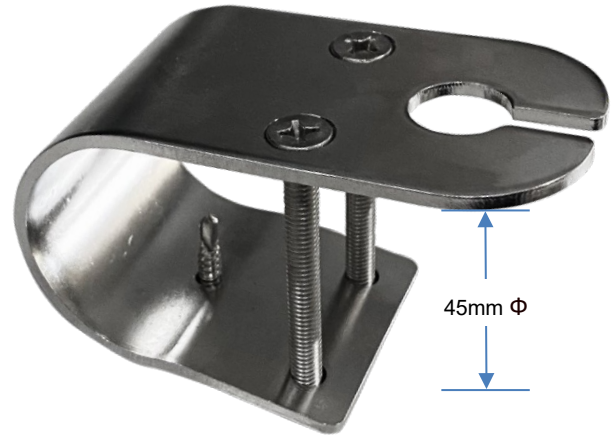

### Benelec Adjustable Lip Mount Mobile Antenna Bracket

Suitable for Medium Weight Antennas

Mounting Bull Bar 45mm  $\Phi$

## APPLICATIONS

- Suitable for 5/8" (16mm) Stud mounting Antenna (i.e. Benelec 02635)
- Suitable for bull bar mounting of Mobile GPI Antennas.

## SPECIFICATIONS

Mounting Holes:	2 x 6.5mm $\Phi$ , 30.5mm C/C horizontal, 1 x 2.5mm $\Phi$
Antenna Mounting	16.5mm $\Phi$
Material:	Nom 3mm Electropolished Stainless Steel
Size:	97mm (L) x 50.5mm (W) x 45mm(H)
Mounting Bull Bar:	45mm $\Phi$
Antenna Centre to Bull Bar Centre:	52.5mm
Cable Slot Entry:	5.5mm