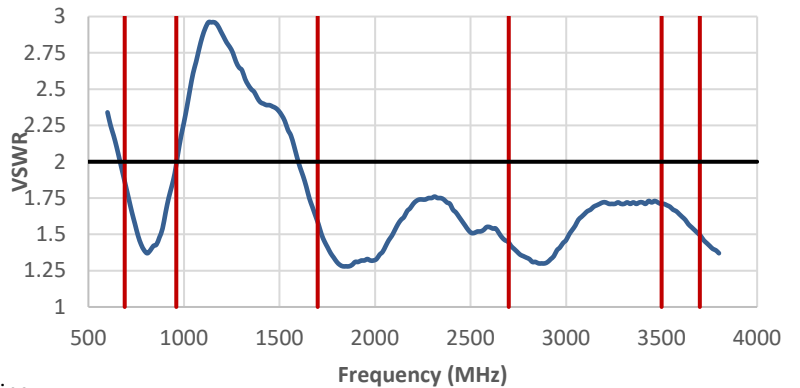

DATASHEET

PART NO: 024579R

Cellular 5G 7.5dBi Mobile Removable Antenna

The 024579R antenna is multi-band 5G ready cellular antenna intended for use in frequency bands 690 – 960 MHz, 1710 – 2700 MHz and 3500 – 3700 MHz. The antenna is light weight, enclosed in a thick-walled fiberglass radom and comes with a removable cable assembly.

VSWR

RADIATION PATTERNS

E Plane 896 MHz

E Plane 1900 MHz

SPECIFICATIONS

Frequency	690 – 960 MHz Tuned Bandwidth 270 MHz 1710 – 2700 MHz Tuned Bandwidth 990 MHz 3500 – 3700 MHz Tuned Bandwidth 200 MHz
Gain	7.5 dBi (690 – 960 MHz) 3 dBi (1710 – 2700 MHz) 3 dBi (3500 – 3700 MHz)
Impedance	50 Ω
Operating VSWR	< 2:1
Radiation Pattern	Omni Directional
E Plane 3dB Beamwidth	14 Deg @ 690-960MHz
Length	1240 mm (includes spring assembly)
Width	Fiberglass: 16mm (0.6") Spring: 35mm (1.4")
Weight	0.84 kg (1.8 lbs)
Termination	SMA Plug, 5m (16.4' Low Loss RG58 Cable Tail (05603)
Construction	Fibreglass Radom, Black Coated Stainless-Steel Spring and Brass Ferrule