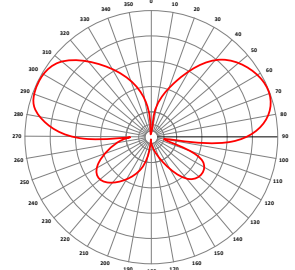

VSWR

RADIATION PATTERNS

E Plane 896 MHz

E Plane 1900 MHz

SPECIFICATIONS

Frequency	690 – 960 MHz Tuned Bandwidth 270 MHz 1710 – 2700 MHz Tuned Bandwidth 990 MHz 3500 – 3700 MHz Tuned Bandwidth 200 MHz
Gain	7.5 dBi (690 – 960 MHz) 3 dBi (1710 – 2700 MHz) 3 dBi (3500 – 3700 MHz)
Impedance	50 Ω
Operating VSWR	< 2:1
Radiation Pattern	Omni Directional
E Plane 3dB Beamwidth	14 Deg @ 690-960MHz
Length	1240 mm (includes spring assembly)
Width	Fiberglass: 16mm (0.6") Spring: 35mm (1.4")
Weight	0.84 kg (1.8 lbs)
Termination	SMA Plug, 5m (16.4' Low Loss RG58 Cable Tail (05603)
Construction	Fibreglass Radom, Black Coated Stainless-Steel Spring and Brass Ferrule