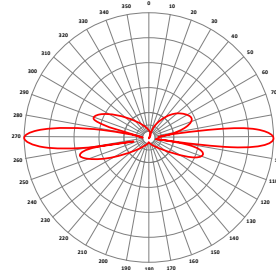

VSWR

RADIATION PATTERNS

E Plane 896 MHz

E Plane 1900 MHz

SPECIFICATIONS

Frequency	690 – 960 MHz Tuned Bandwidth 270 MHz 1710 – 2700 MHz Tuned Bandwidth 990 MHz 3500 – 3700 MHz Tuned Bandwidth 200 MHz
Gain	7.5 dBi (690 – 960 MHz) 3 dBi (1710 – 2700 MHz) 3 dBi (3500 – 3700 MHz)
Impedance	50 Ω
Operating VSWR	< 2:1
Radiation Pattern	Omni Directional
E Plane 3dB Beamwidth	14 Deg @ 690-960MHz
Length	1240 mm (includes spring assembly)
Width	Fiberglass: 16mm (0.6") Spring: 35mm (1.4")
Weight	0.84 kg (1.8 lbs)
Termination	SMA Plug, 5m (16.4' Low Loss RG58 Cable Tail (05603)
Construction	Fibreglass Radom, Black Coated Stainless-Steel Spring and Brass Ferrule