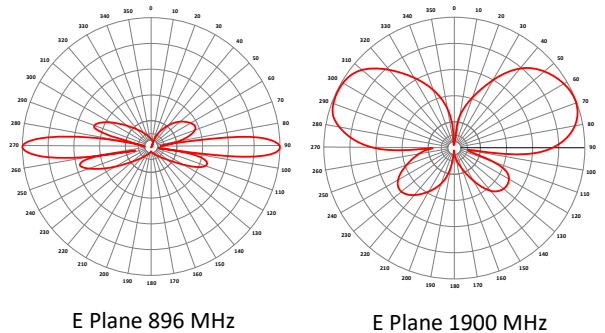

RADIATION PATTERNS

E Plane 896 MHz

E Plane 1900 MHz

PACKAGING

Cyan PVC Bag, one antenna per pack, Size:134 mm (W) x 1300 mm (L) (5.3" x 51"), Gross Weight: 0.95 Kg (2.1 lbs)

Carton, 15pcs per carton, Size: 1350 mm x 220 mm x 220mm (43" x 8" x 8"), Gross Weight: 14.5 Kg (32 lbs)

WARRANTY

3 years (Please refer to [Benelec Terms & Conditions](#))