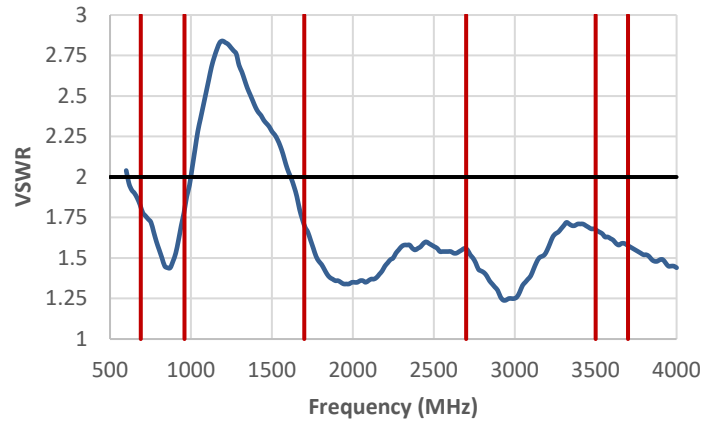

APPLICATIONS

- Cellular communications
- Cellular Repeaters
- Multi-band base station

TUNING

Factory tuned, no further tuning required.

FEATURES

- Multi-Band performance
- Easy to install
- Fiberglass and thick-walled radome
- Light weight
- Chromed Brass fittings
- Designed and manufactured in Australia

OPTIONAL MOUNTINGS

- 027265 Gutter Grip All Stainless-Steel Construction
- 02728 Mirror Bracket Stainless Steel
- 027291 Stainless Steel "L" Bracket
- 02730 Right-Angle Stainless-Steel Bull Bar Bracket
- 027303 Adjustable Tilt Lip Mount
- 02732 Extra H/Duty Stainless Steel Bull Bar Bracket
- 02734 Stainless Steel "Z" Bracket
- 027145 Slope-Adjustable Gutter Grip
- 027313 (45mm/1.8"), 027314 (50mm/2"), } Wrap Around
- 027315 (63mm/2.5"), 027316 (76mm/3") } BB brackets
- 027423 Mag Base Kit SUPER SUCKER

SPECIFICATIONS

Frequency	690 – 960 MHz Tuned Bandwidth 270 MHz 1710 – 2700 MHz Tuned Bandwidth 990 MHz 3500 – 3700 MHz Tuned Bandwidth 200 MHz
Gain	7.5 dBi (690 – 960 MHz) 3 dBi (1710 – 2700 MHz) 3 dBi (3500 – 3700 MHz)
Impedance	50 Ω
Operating VSWR	< 2:1
Radiation Pattern	Omni Directional
E Plane 3dB Beamwidth	14 Deg @ 690-960MHz
Length	1040mm
Width	Fiberglass: 16mm (0.6")
Weight	0.80 kg (1.8 lbs)
Termination	N Socket
Construction	Fibreglass Radome, Black

VSWR