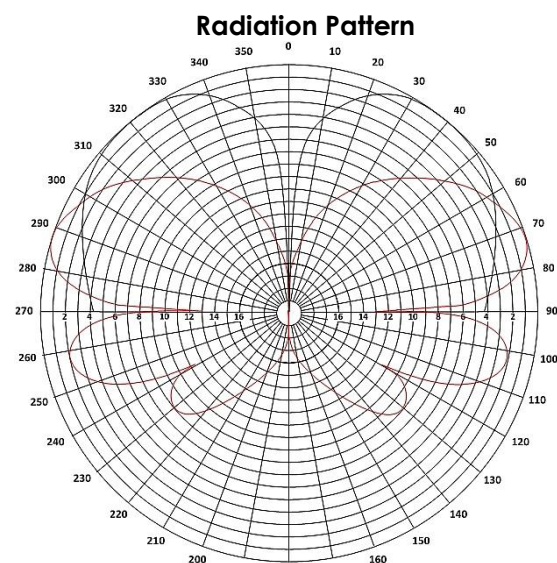

Applications

Mobile coverage for 477MHz section of UHF Citizens Radio Band, mounted on Ground Plane.

Tuning

Performance can vary depending on the mounting method. Unlikely to need tuning within band. For optimum return loss the antenna can be clipped to tune it to a specific mounting location. Refer to Tuning Methods in our Technical Information Section on our web site.

Features

- ✓ Solid Fibreglass rod, copper wound radiators
- ✓ Clear epoxy outer
- ✓ Flexible
- ✓ High Gain
- ✓ Durable

Optional Base & leads

UHF Base [02740](#), [10108](#) or [10108A](#) leads

Optional Brackets

- [02726S](#) Gutter Grip All Stainless Steel Construction
- [02728](#) Mirror Bracket Stainless Steel
- [02728B](#) Mirror Bracket Zinc Plated
- [027291](#) Stainless Steel "L" Bracket
- [02730](#) Right Angle Stainless Steel Bull Bar Bracket
- [027303](#) Adjustable Tilt Lip Mount
- [02732](#) Extra H/Duty Stainless Steel Bull Bar Bracket
- [02734](#) Stainless Steel "Z" Bracket
- [02714S](#) Slope-Adjustable Gutter Grip
- [027313](#) (45mm), [027314](#) (50mm), [027315](#) (63mm) , [027316](#) (76mm) WrapAround BB brackets

Warranty

3 years (Please refer to [Benelec Terms & Conditions](#))

Specifications

Frequency:	477 MHz	Length:	1510 mm
Gain:	6 *dBi	Weight:	120g
Impedance:	50 Ω	Termination:	5/16" 26TPI Female Ferrule
Radiation Pattern:	Omni Directional		
Construction:	Fibreglass, Tapered; epoxy		

Packaging

PE Clear Plastic bag, Poly Product Label. 100 pcs per Shipping carton 13 kg/carton100

Orange curve refers to the Antenna
Black curve refers to 1/4wave reference