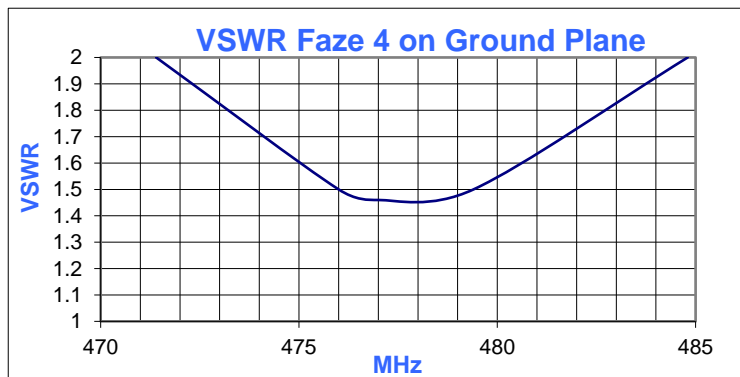

Applications

Mobile coverage for 477MHz section of UHF Citizens Radio Band, mounted on Ground Plane.

Tuning

Performance can vary depending on the mounting method. Unlikely to need tuning within band. For optimum return loss the antenna can be clipped to tune it to a specific mounting location. Refer to Tuning Methods in our Technical Information Section on our web site.

Features

- ✓ Solid Fibreglass rod, copper wound radiators
- ✓ Clear epoxy outer
- ✓ Flexible
- ✓ High Gain
- ✓ Durable

Optional Base & leads

UHF Base [02740](#), [10108](#) or [10108A](#) leads

Optional Brackets

- [02726S](#) Gutter Grip All Stainless Steel Construction
- [02728](#) Mirror Bracket Stainless Steel
- [02728B](#) Mirror Bracket Zinc Plated
- [027291](#) Stainless Steel "L" Bracket
- [02730](#) Right Angle Stainless Steel Bull Bar Bracket
- [027303](#) Adjustable Tilt Lip Mount
- [02732](#) Extra H/Duty Stainless Steel Bull Bar Bracket
- [02734](#) Stainless Steel "Z" Bracket
- [02714S](#) Slope-Adjustable Gutter Grip
- [027313](#) (45mm), [027314](#) (50mm), [027315](#) (63mm) , [027316](#) (76mm) WrapAround BB brackets

Warranty

3 years (Please refer to [Benelec Terms & Conditions](#))

Specifications

Frequency:	477 MHz	Length:	1510 mm
Gain:	6 *dBi	Weight:	120g
Impedance:	50 Ω	Termination:	5/16" 26TPI Female Ferrule
Radiation Pattern:	Omni Directional		
Construction:	Fibreglass, Tapered; epoxy		

Packaging

PE Clear Plastic bag, Poly Product Label. 100 pcs per Shipping carton 13 kg/carton100

Orange curve refers to the Antenna
Black curve refers to 1/4wave reference